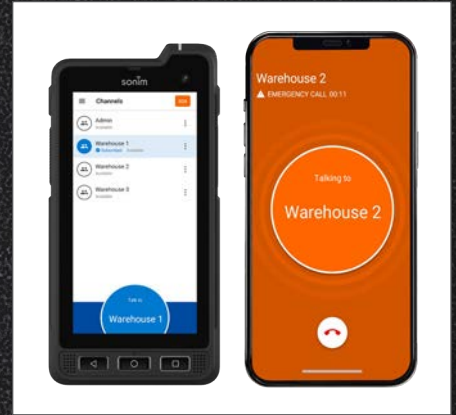

FUTURE PROOF YOUR COMMUNICATIONS

Extend and enhance your radio communications investment by adding broadband capability to your network and devices.

¹ Tait PTTToX iOS application is pending release

Tait PTTToX

FEATURES

TAIT AXIOM Wearable is a compact, ruggedized, device for heads up communication.

TAIT AXIOM Mobile provides a choice of vehicle installation and user interface options.

Tait PTTToX application available for Android and iOS¹ smart devices.