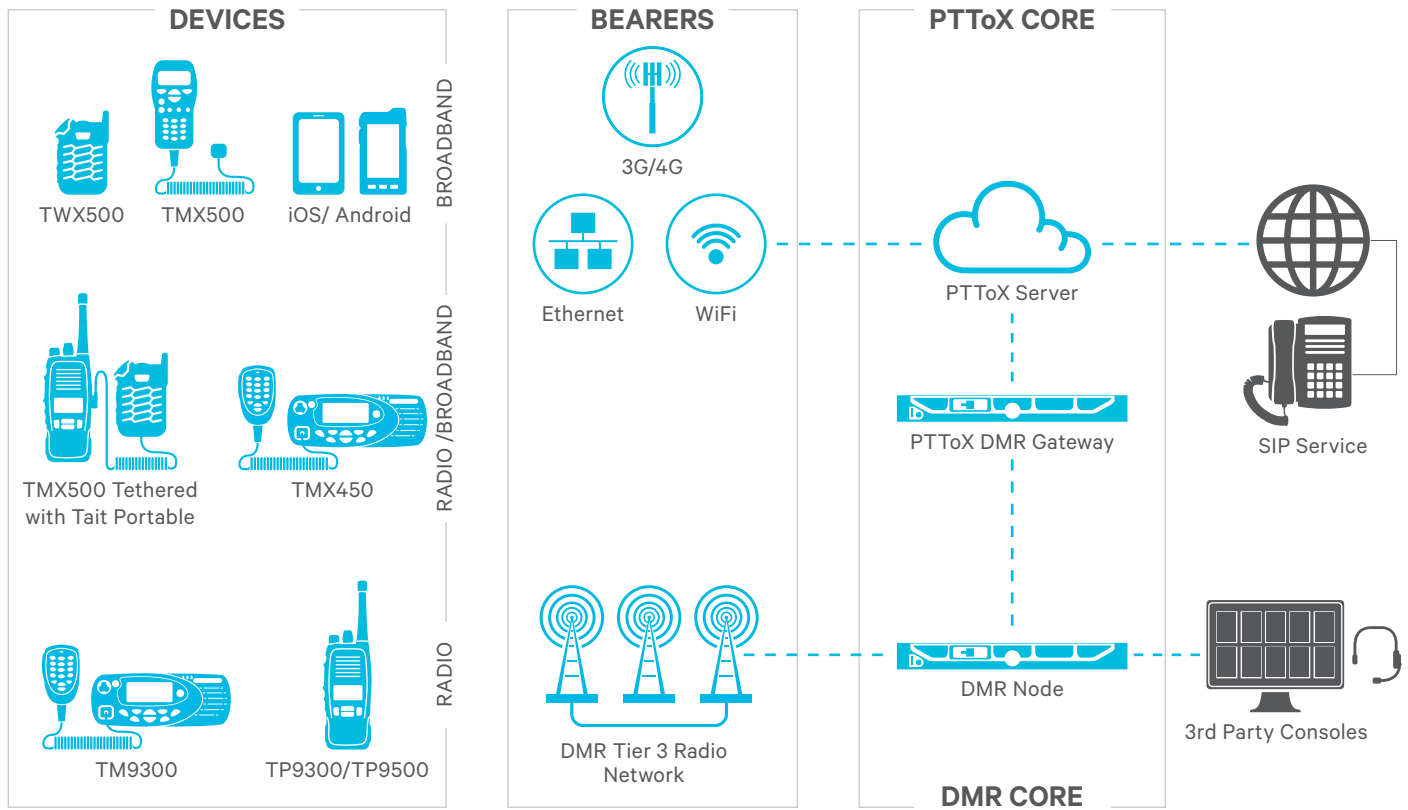

WIRELESS PROGRAMMING AND DEVICE MANAGEMENT

- Web based administrator tools provide a secure place to provision, configure and update devices, manage user licensing and enable features
- Devices are updated wirelessly, saving time and money and keeping your fleet moving without the need for manual programming

NATURAL LMR INTEGRATION

Increase the geographical range of communication quickly and affordably, by connecting DMR Tier 3 radio networks to broadband services:

- Single Network User ID
- Radio based numbering schemes
- Cross Network Radio Interoperational Features
- Location Services integrated with DMR
- Use existing DMR Consoles to support PTTToX when integrated with DMR

¹ TAIT PTTToX iOS application pending release

² Bluetooth[®] audio support for smartphone operation, and pending release for TAIT AXIOM Wearable

Tait PTTToX

LMR INTEGRATION OPTIONS:

- Tait PTTToX supports connection between TN9300 DMR Tier 3 (trunked) networks, and broadband networks, providing full featured integration including location, status, text messaging and emergency call support.
- When Tait PTTToX is connected to a DMR Tier 3 (trunked) network, any DMR device is able to contact a Tait PTTToX device.
- Tait PTTToX can also be deployed alongside the use of LMR simplex or direct mode calls that do not require an LMR network connection. This allows wide area voice communication using PTTToX, and localized site specific use of LMR calls. For example, an LMR simplex channel might be used for talking to portable users during specific operations.
- Basic Location Services with DMR Tier 3