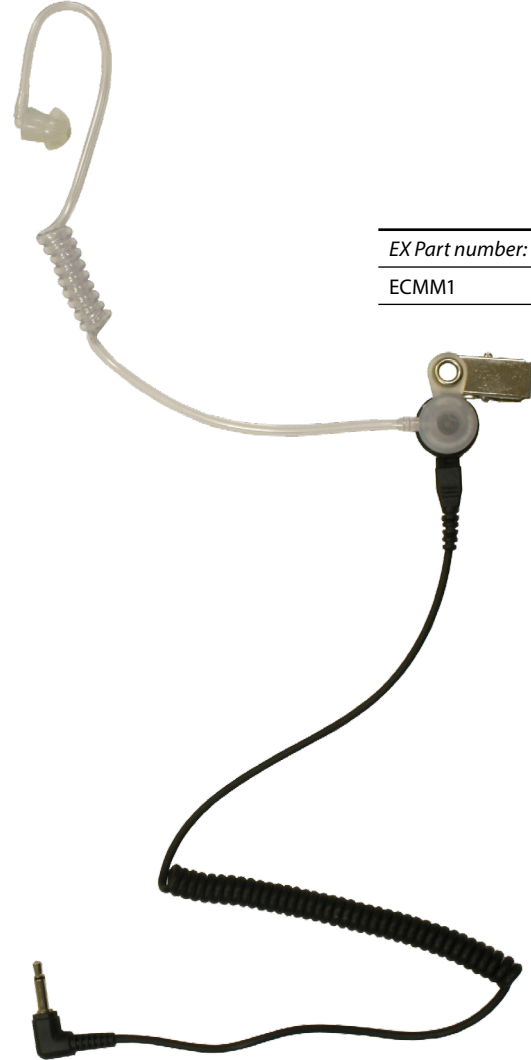

TITAN Listen-Only Acoustic Tube Earphone

ATEX / IECEx Intrinsically safe version: II 2 G Ex ib IIC T4

THE TITAN LISTEN ONLY EX-E1 SERIES EARPIECE

allows the user to privately receive incoming calls on their two-way radio. The Acoustic Tube earpiece has a high performing speaker with clear sound, a coiled cable and a 3.5mm jack connector for Remote Speaker Microphone integration.

Optional: Skeletal open ear inserts for acoustic tubes holds the tube in place without blocking the ear

EX Part number:
ECMM1

Technical data

Speaker Specifications		Environmental specifications	
Dimensions	Ø16 x 10.9mm	Operating temperature	-25° C to +55° C
Impedance	90Ω±15%/220 Ω±20% @1000Hz	Storage temperature	-35° C to +80° C
Rated Input Power	10mW	Mechanical specifications	
Max Input Power	300mW 116dB	Cable flex life	50,000 cycles
Sensitivity	116dB±3dB @1KHz	Cable pull strength	Axial 5 kgs
Frequency Response	100~10KHZ - Average SPL: -10dB		